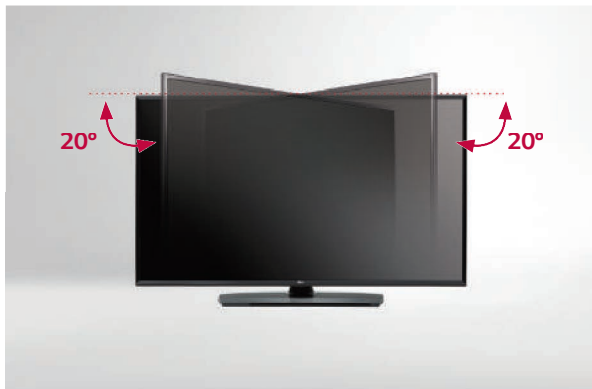

Commercial Swivel Stand

The UT340H Series commercial grade stand swivels to allow guests to view the TV from virtually any angle and can easily be fastened to a tabletop for security purposes.*

* 55" and 49" models only.

Welcome Screen

Display a warm greeting message with your hotel name and logo on the TV when it is turned on. The welcome screen provides an inviting, personalized experience for your guests.