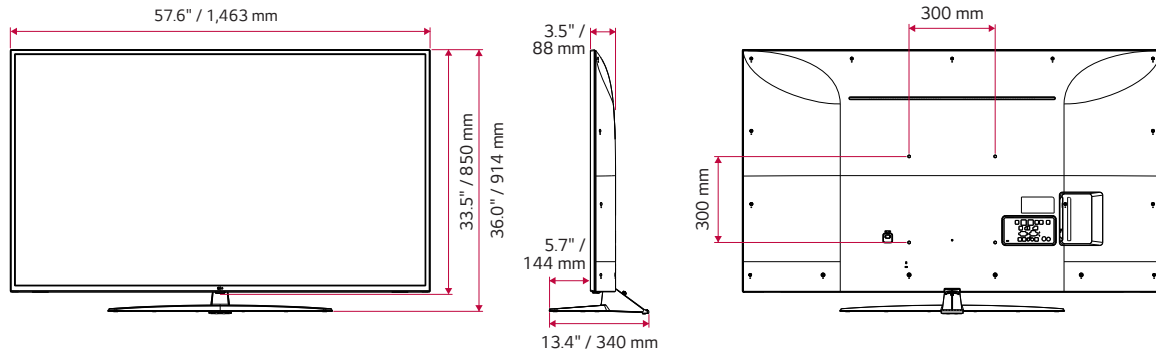

Commercial Lite Guestroom UHD TV

UT340H SERIES

DIMENSIONS

65"