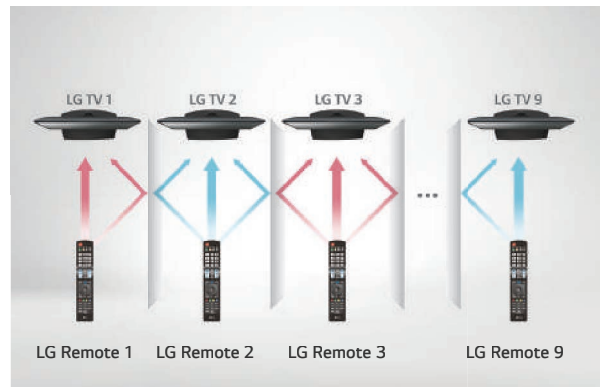

* A system is comprised of 1 LG Commercial Lite display and 1 LG Commercial set top box.

Public Display Mode

From channel selection to volume level, you can control the TV settings in your hotel's common areas. Public Display Mode also enables restoration of your hotel's default settings on the TVs when required.

Multi-code IR

Multi-code IR* function eliminates any remote control signal interference between TVs in rooms with multiple TVs installed.

* Requires optional multi-code IR remote.

Commercial Lite Guestroom UHD TV