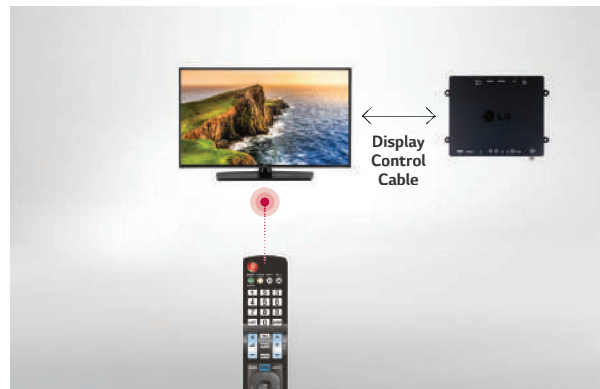

IR Pass Through and Control

Control this model TV with an LG Commercial set top box to create a system* that can provide Pro:Centric Smart features, as well as support decryption of Pro:Idiom encrypted RF or IP delivered content.