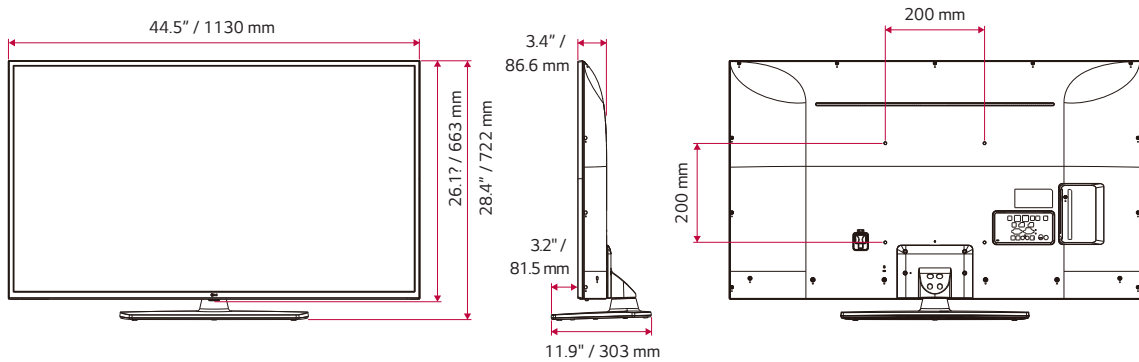

Commercial Lite Guestroom UHD TV

UT340H SERIES

DIMENSIONS

65"

55"

50"