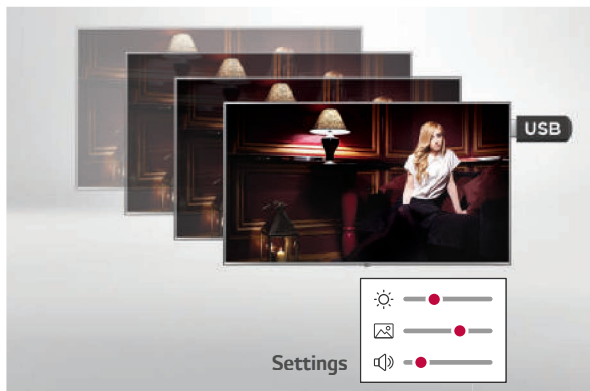

Commercial Lite Guestroom UHD TV

UT340H SERIES

HOSPITALITY FEATURES

USB Data Cloning

For fast and easy configuration of multiple TVs, create a Master TV Setup on one TV and then export the setup "clone" file to a USB memory device. Use the USB device to easily import the setup to other TVs of the same model.