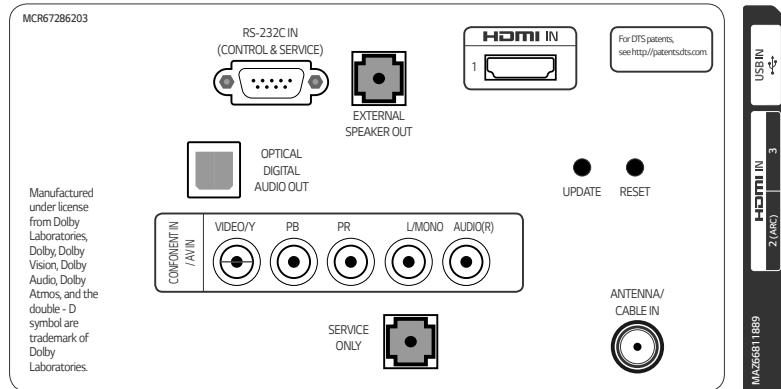

Design and specifications are subject to change without notice. Please contact your LG sales team to verify before ordering.

Commercial Lite Guestroom UHD TV

UT340H SERIES

SPECIFICATIONS

		65UT340H0UB	55UT340H0UA	50UT340H0UA
POWER	Power Supply	120 V, 50 / 60 Hz	120 V, 50 / 60 Hz	120 V, 50 / 60 Hz
	Max Power Consumption (W)	211	172	157
	Typical Power Consumption (W)	181	140	129
	Standby Power Consumption (W)	Less than 0.5	Less than 0.5	Less than 0.5
ACCESSORIES	Remote Control	Yes	Yes	Yes
	Chromecast Anti-theft Cover	Yes (Optional)	Yes (Optional)	Yes (Optional)
	Power Cord	1.8 m, Right Angle	1.8 m, Right Angle	1.8 m, Right Angle
WARRANTY & OTHER	Standards	UL	UL	UL
	EMC Certification	FCC	FCC	FCC
	Warranty	Two-Year Limited Warranty	Two-Year Limited Warranty	Two-Year Limited Warranty
	UPC	7 19192 63093 2	7 19192 63094 9	1 95174 01089 1

CONNECTIVITY

65" / 55" / 50"

Design and specifications are subject to change without notice. Please contact your LG sales team to verify before ordering.