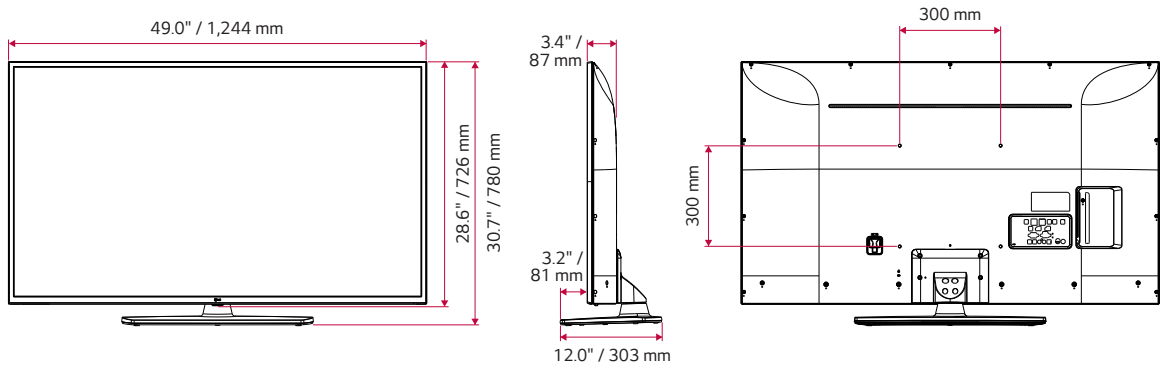

Commercial Lite Guestroom UHD TV

UT340H SERIES

DIMENSIONS

65"

55"

50"